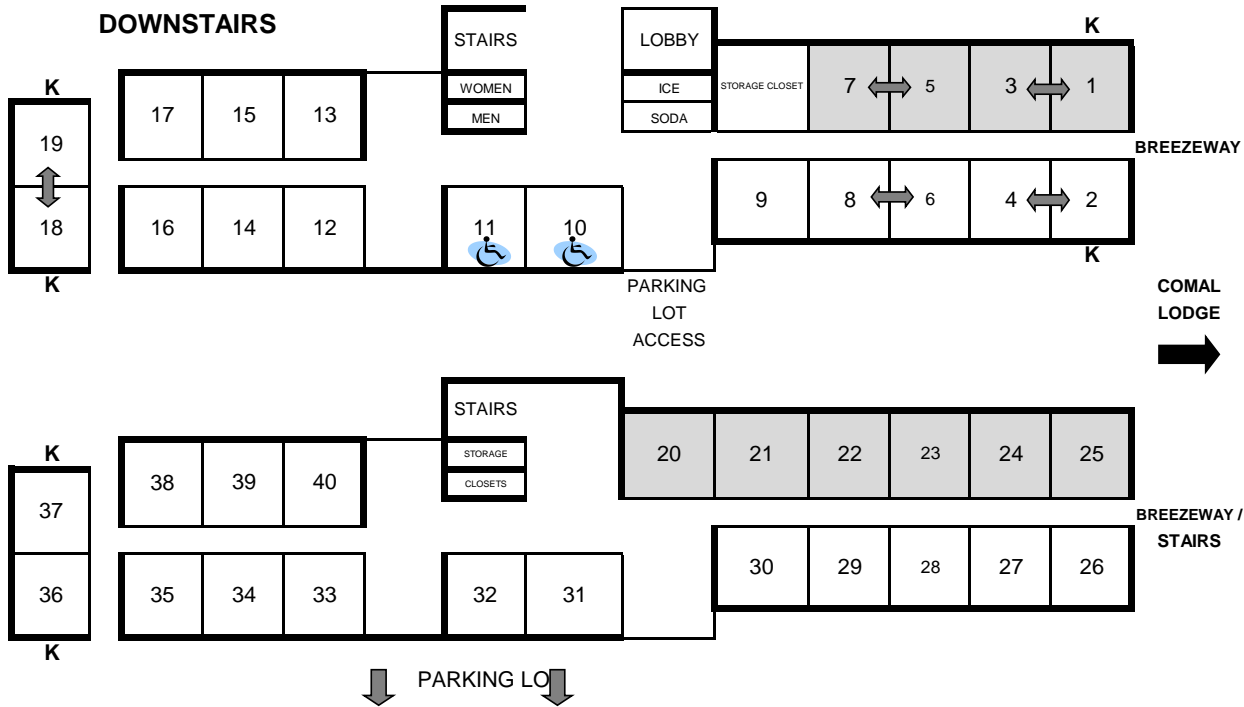

GUADALUPE WING

Room updates as of 11/2019

15 ROOMS WITH TWO QUEEN BEDS, 19 ROOMS WITH TWO FULL BEDS AND 6 ROOMS WITH ONE KING

- ↔ ADJOINING ROOMS
- ♿ HANDICAP ACCESSIBLE ROOMS
- K ROOMS W/ 1 KING BED
- ROOMS FACE THE COURTYARD
- BREAKOUT ROOMS

COMAL WING

ALL ROOMS WITH TWO QUEEN BEDS

DOWNSTAIRS

UPSTAIRS

TEXAS SAGE MEETING ROOM

Texas Rooms