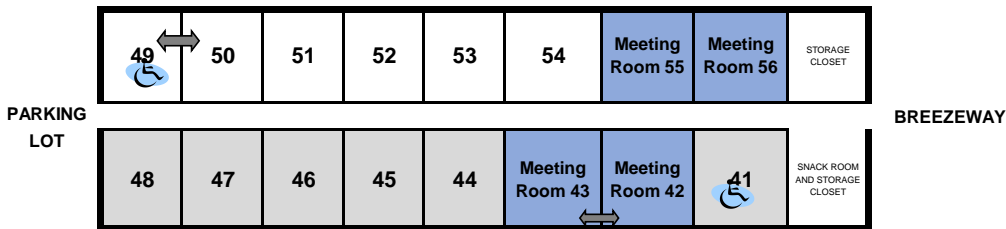

GUADALUPE WING

Room updates as of 11/2019

15 ROOMS WITH TWO QUEEN BEDS, 19 ROOMS WITH TWO FULL BEDS AND 6 ROOMS WITH ONE KING

- ↔ ADJOINING ROOMS
- ♿ HANDICAP ACCESSIBLE ROOMS
- K ROOMS W/ 1 KING BED
- ROOMS FACE THE COURTYARD
- BREAKOUT ROOMS

COMAL WING

ALL ROOMS WITH TWO QUEEN BEDS

DOWNSTAIRS

UPSTAIRS

TEXAS SAGE MEETING ROOM

Texas Rooms