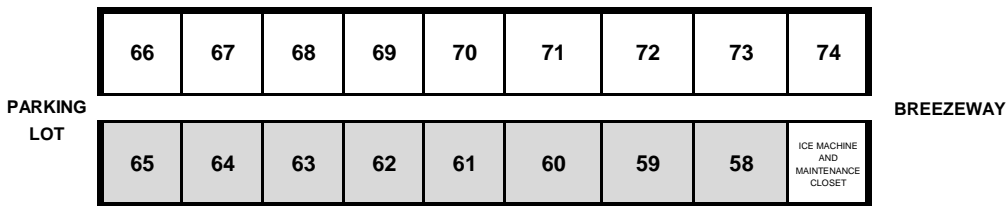

GUADALUPE WING

Room updates as of 11/2019

15 ROOMS WITH TWO QUEEN BEDS, 19 ROOMS WITH TWO FULL BEDS AND 6 ROOMS WITH ONE KING

- ↔ ADJOINING ROOMS
- ♿ HANDICAP ACCESSIBLE ROOMS
- K ROOMS W/ 1 KING BED
- ROOMS FACE THE COURTYARD
- BREAKOUT ROOMS

COMAL WING

ALL ROOMS WITH TWO QUEEN BEDS

DOWNSTAIRS

UPSTAIRS

TEXAS SAGE MEETING ROOM

Texas Rooms